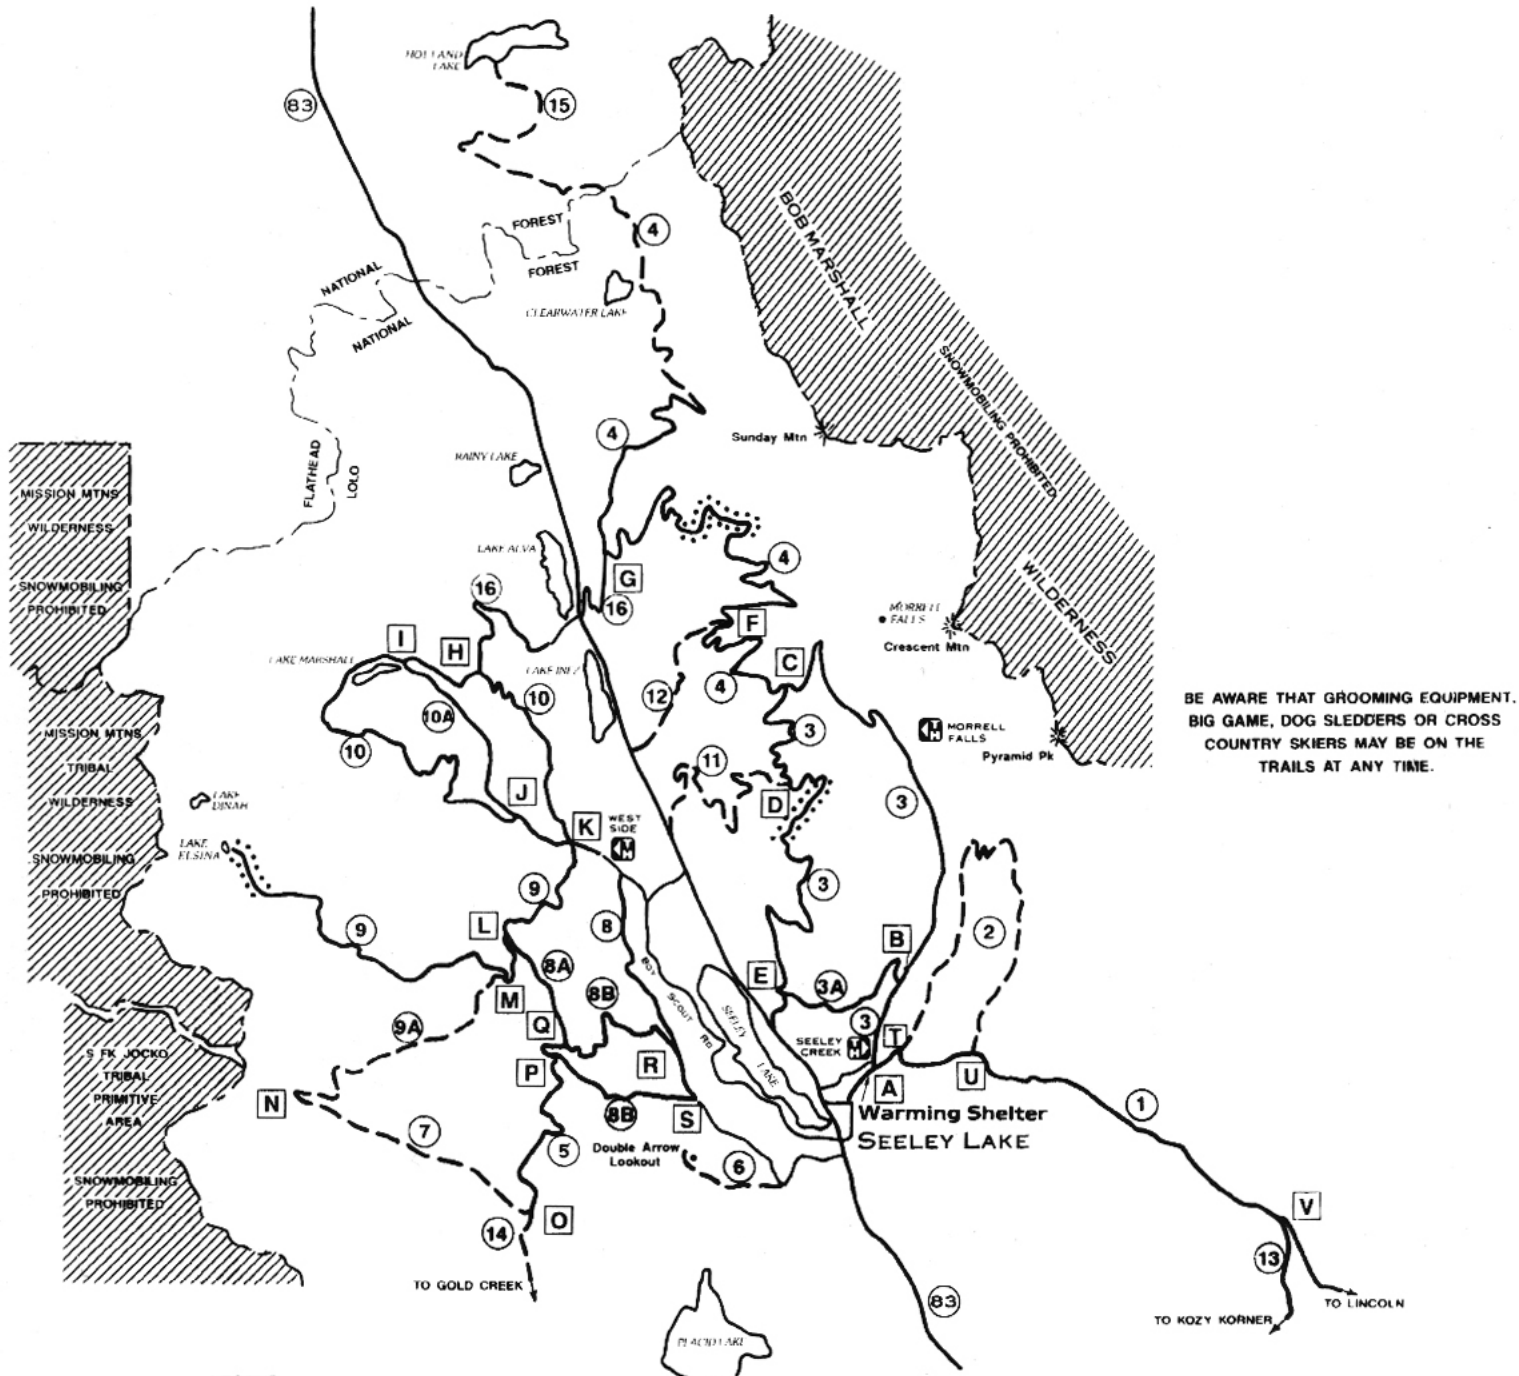

SEELEY LAKE AREA SNOWMOBILE TRAILS

BE AWARE THAT GROOMING EQUIPMENT, BIG GAME, DOG SLEDDERS OR CROSS COUNTRY SKIERS MAY BE ON THE TRAILS AT ANY TIME.

LEGEND

- GROOMED SNOWMOBILE TRAIL
- INTERMITTENTLY GROOMED SNOWMOBILE TRAIL
- SNOW DRIFT AREAS
- ROUTE NUMBER
- JUNCTION MARKER
- TRAILHEAD
- SNOWMOBILING PROHIBITED

THIS SIGN PRODUCED IN COOPERATION WITH THE SEELEY LAKE DRIFTRIDERS SNOWMOBILE CLUB MONTANA FISH, WILDLIFE AND PARKS AND THE LOLO NATIONAL FOREST